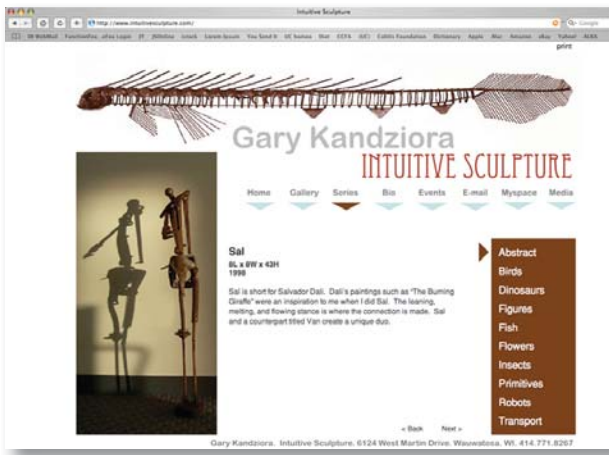

Gary Kandziora - www.intuitivesculpture.com